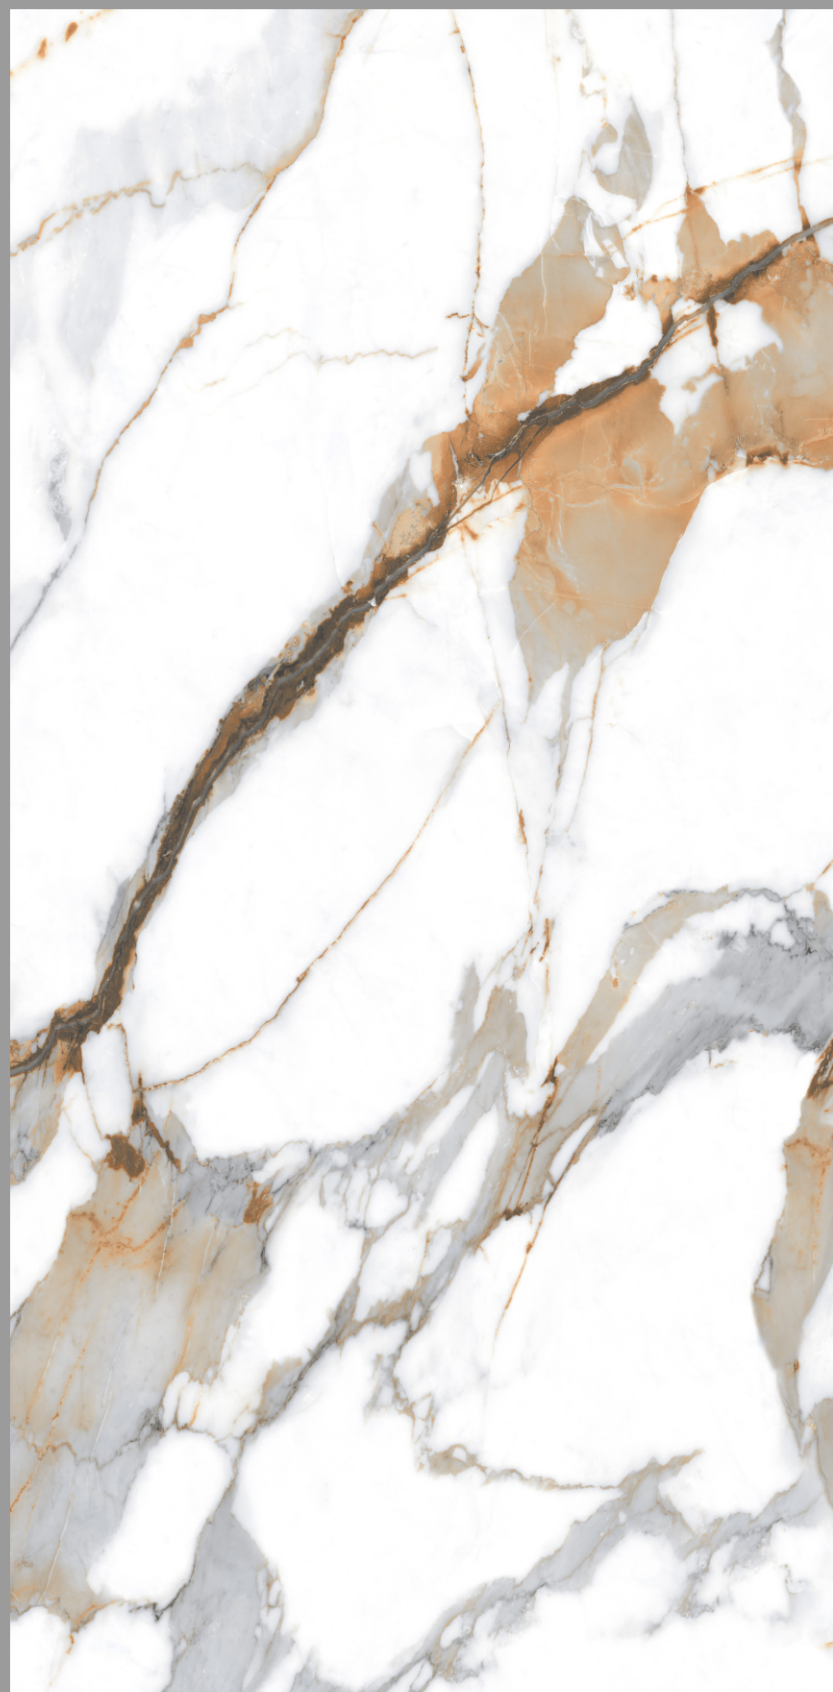

RANDOM

Glossy
COLLECTION

Available In | 600x600mm
800x800mm | 800x1600mm

Glossy
COLLECTION

CRAFT MULTI

SIZE :
600x1200MM

RANDOM

Glossy
COLLECTION