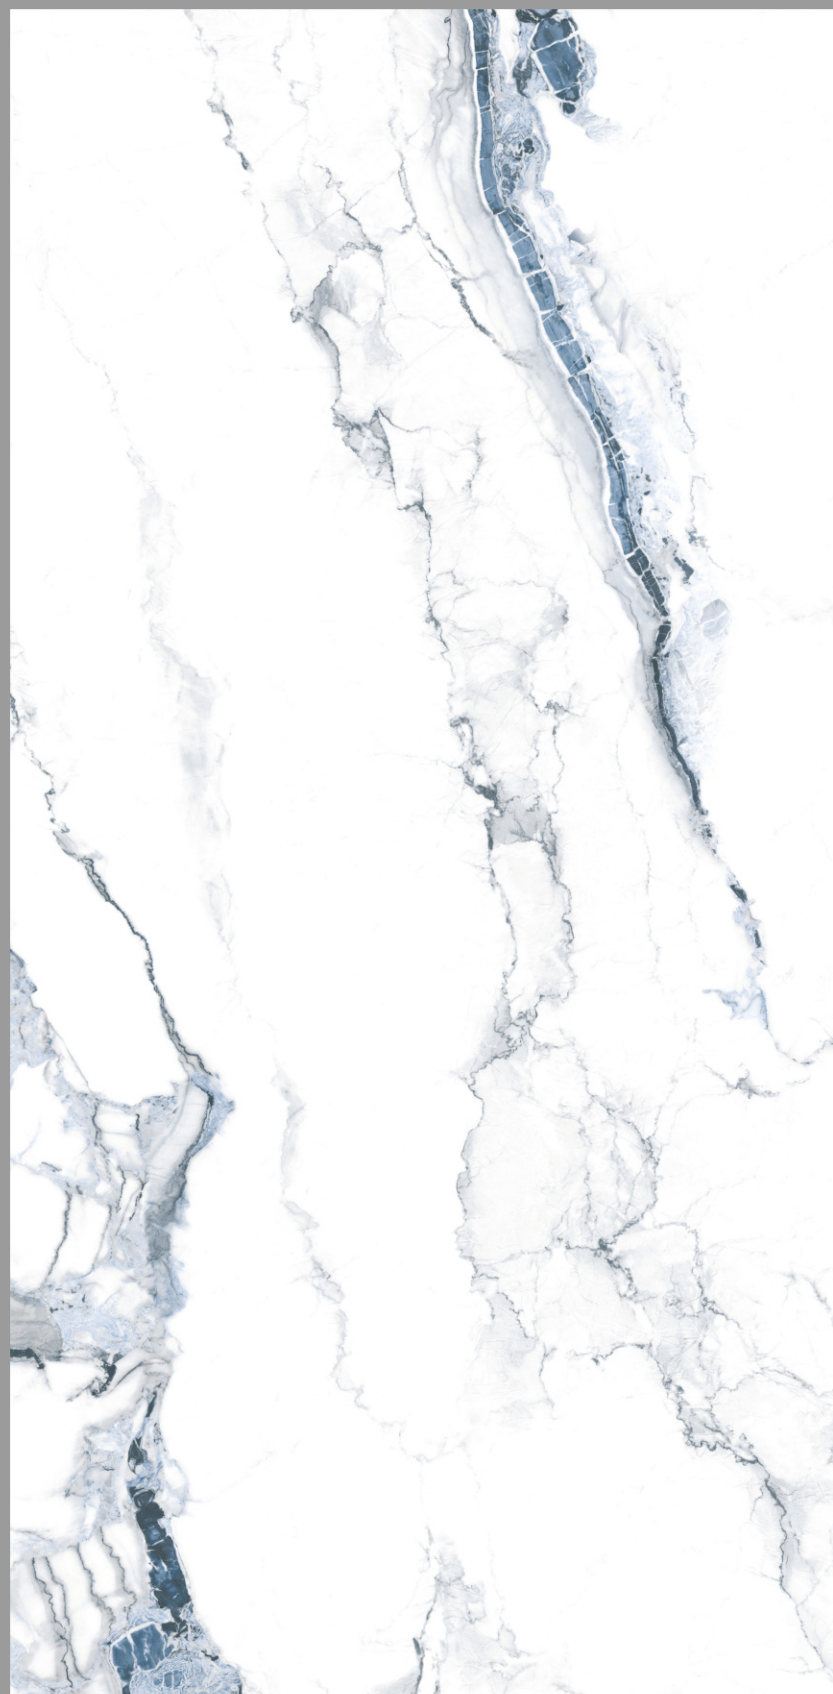

ERIC[®]
REDEFINED BEAUTY

GLACIAR WHITE

SIZE :
600x1200MM

RANDOM

Glossy
COLLECTION

Available In | 600x600mm
800x800mm | 800x1600mm

Glossy
COLLECTION

IRISH AQUA