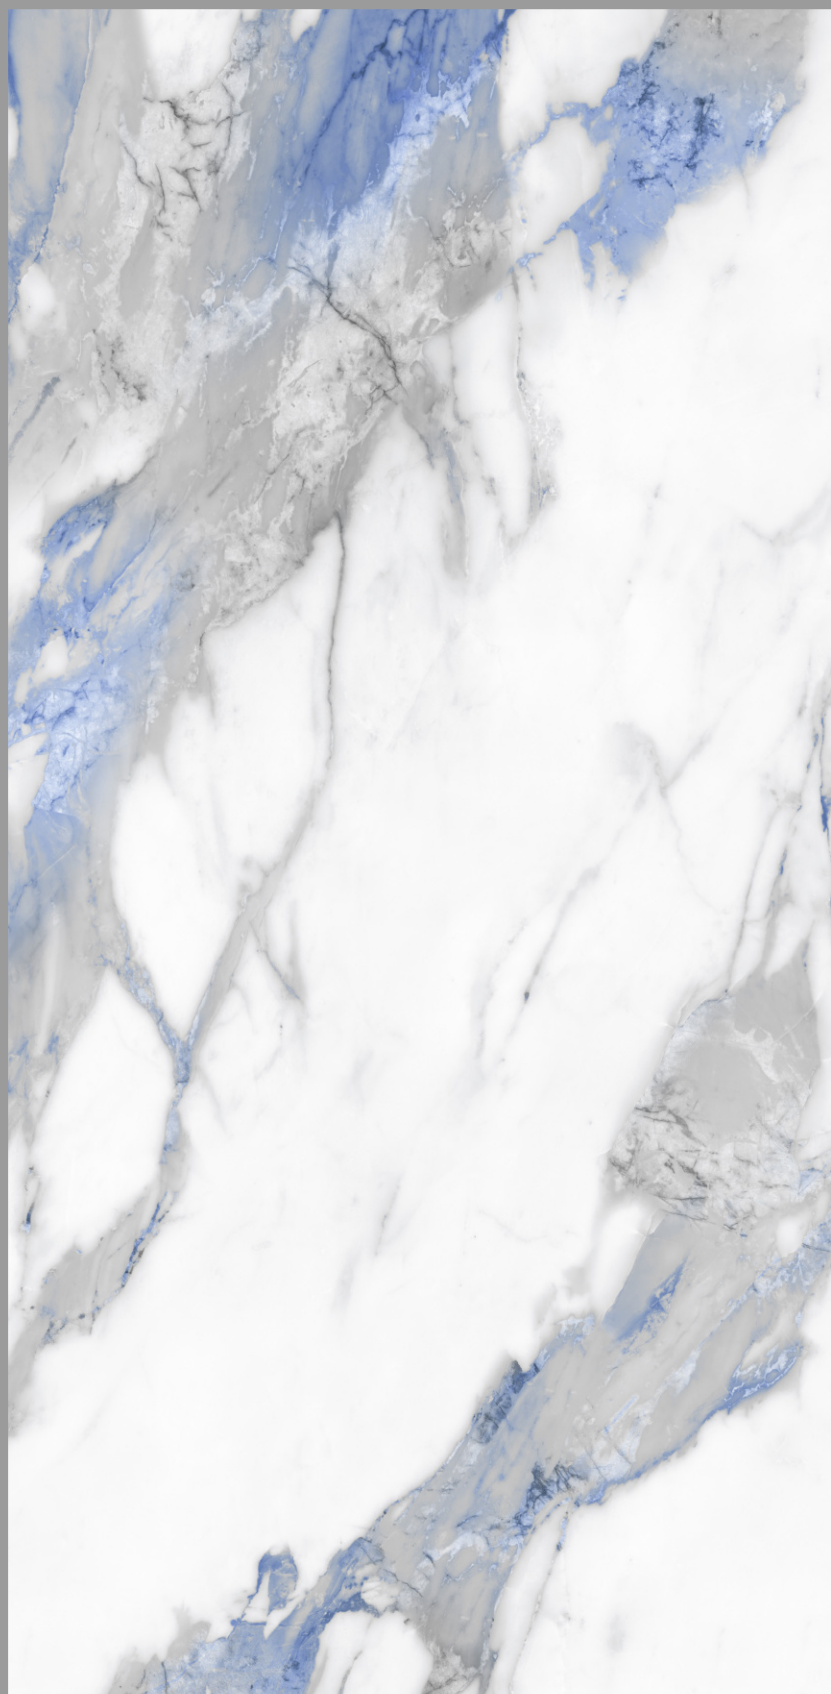

DEO BLUE

SIZE :
600x1200MM

RANDOM