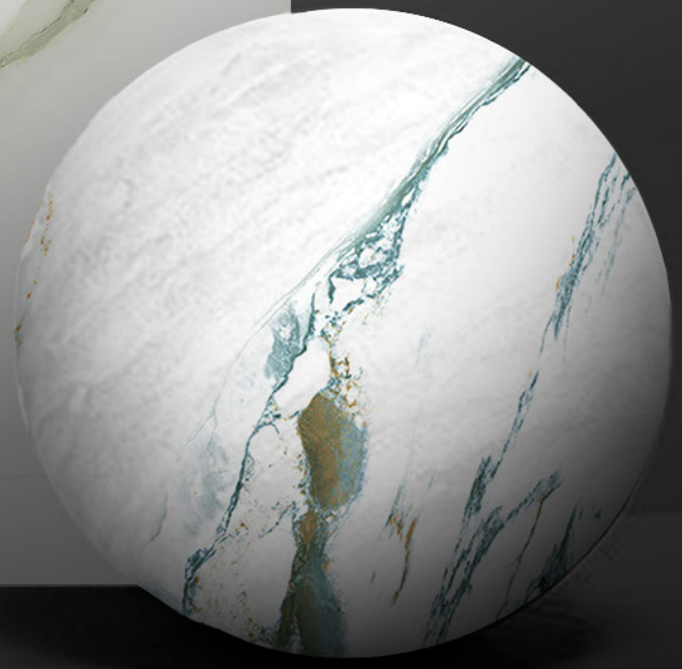

ERIC[®]
REDEFINED BEAUTY

UNMATCHED
STYLE
AND DYNAMIC
APPEAL

SATVARIO
COLLECTION

ERIC[®]
REDEFINED BEAUTY

600 X
1200mm

GLOSSY FINISH

Satvario Tiles are renowned for their exquisite beauty and luxurious appearance. Inspired by the rare Statuario marble,